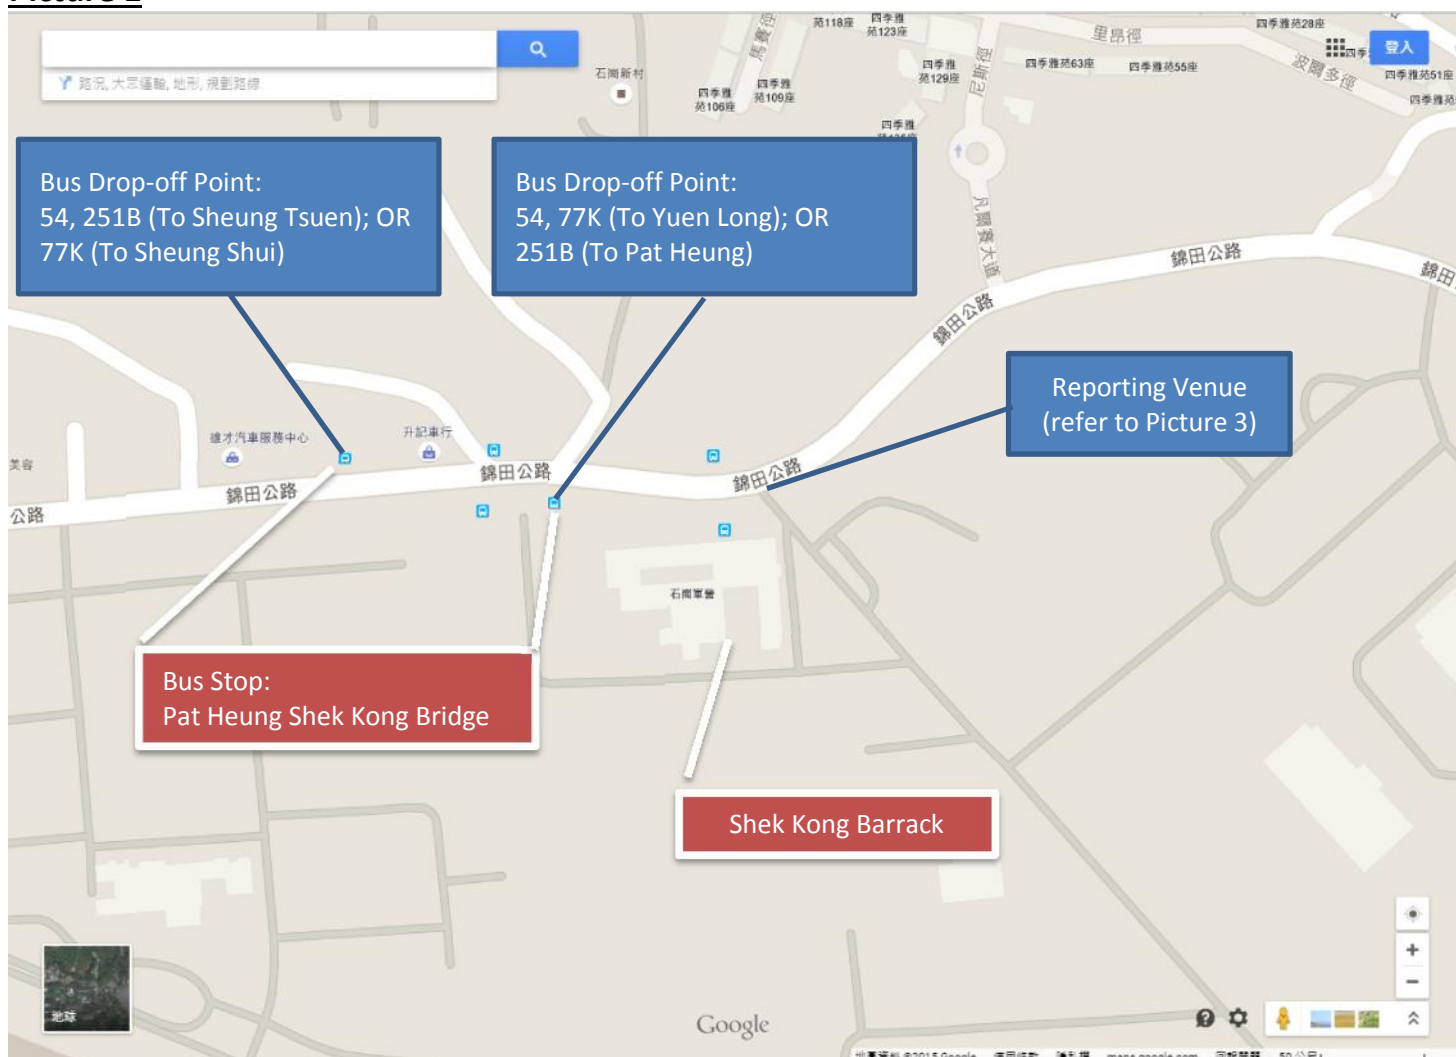

HONG KONG AIR CADET CORPS HEADQUARTERS

Suggested ways to Shek Kong Barracks for Flight Operations

1. By Bus (建議巴士路線)

- **251B** Pat Heung Road Bus Terminus (八鄉路總站) ➔ Sheung Tsuen (Circular) (上村(循環線))
- **54** Yuen Long (West) Bus Terminus (元朗(西)總站) ➔ Sheung Tsuen (Circular) (上村(循環線))
- **77K** Sheung Shui Bus Terminus (上水總站) ↔ Yuen Long (Fung Cheung Road) Bus Terminus (元朗(鳳翔路)總站)
- **Drop-off point:** Pat Heung Shek Kong Bridge (八鄉石崗橋) (refer to Picture 1)

Picture 1

Suggested ways to Shek Kong Barracks for Flight Operations

2. By MTR and Bus (建議港鐵及巴士路線)

- Take MTR West Rail Line to **Kam Sheung Road Station (錦上路西鐵站)**.
- Go to: (refer to Picture 2)
Exit C for Bus no. **54** (to Sheung Tsuen) or Bus no. **77K** (to Sheung Shui Bus Terminus); Or
Exit D for Bus no. **251B** (to Sheung Tsuen)
- **Drop-off point:** Pat Heung Shek Kong Bridge (refer to Picture 1)

Picture 2

Reporting Venue

Picture 3

Suggested ways to Shek Kong Barracks for Flight Operations