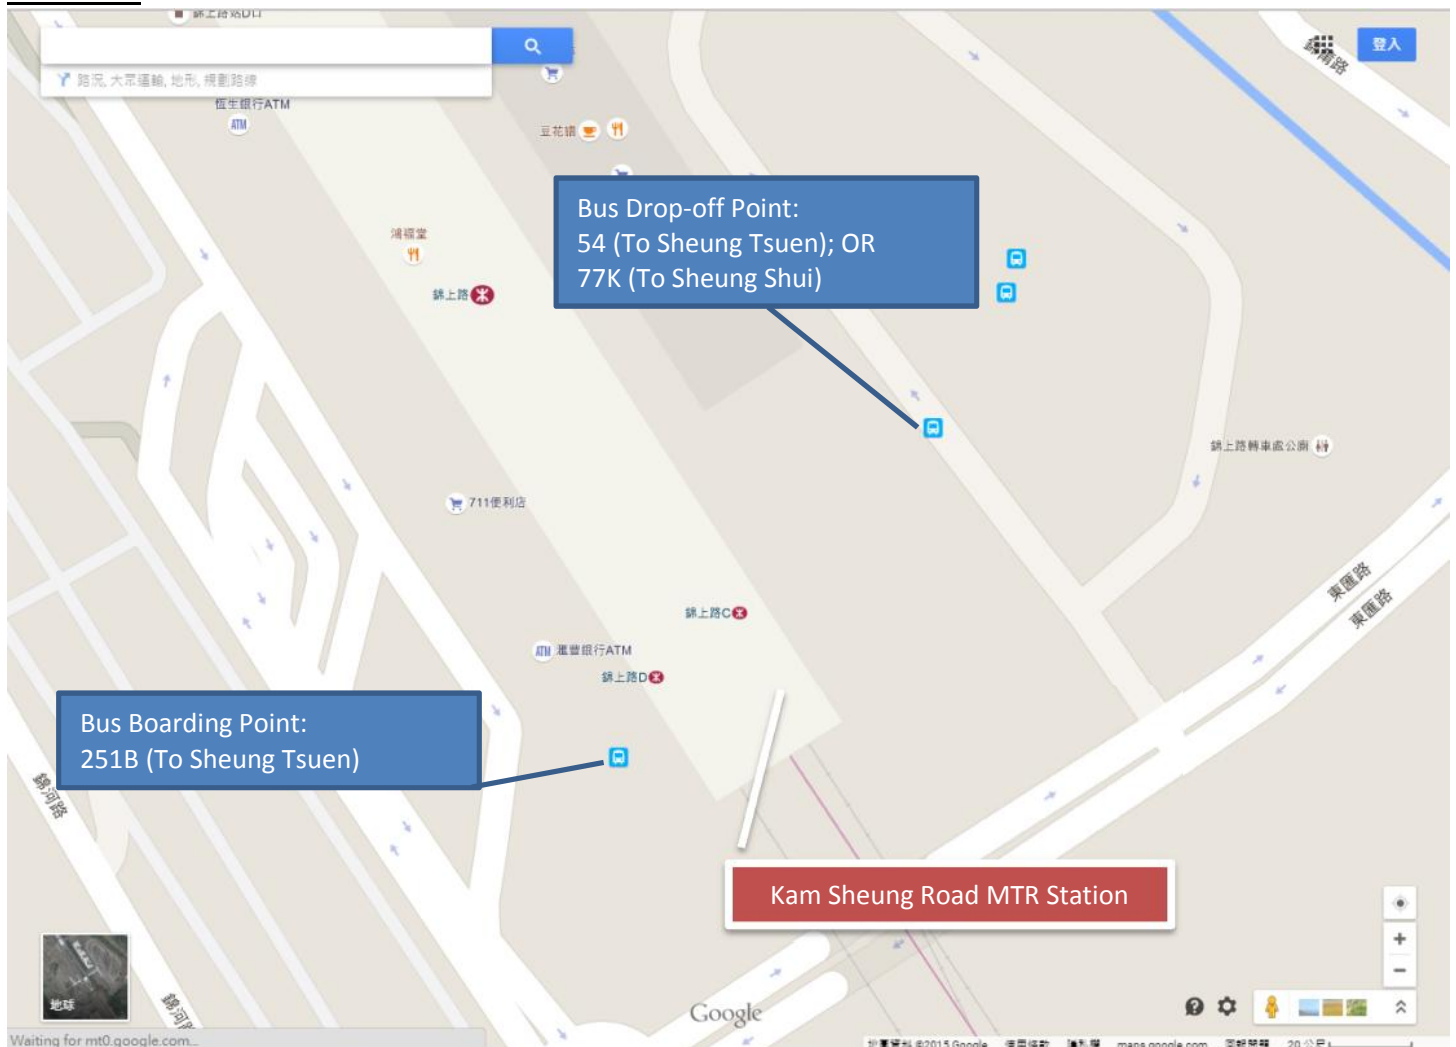

HONG KONG AIR CADET CORPS HEADQUARTERS

Suggested ways to Shek Kong Barracks for Flight Operations

1. By Bus (建議巴士路線)

- **251B** Pat Heung Road Bus Terminus (八鄉路總站) ➔ Sheung Tsuen (Circular) (上村(循環線))
- **54** Yuen Long (West) Bus Terminus (元朗(西)總站) ➔ Sheung Tsuen (Circular) (上村(循環線))
- **77K** Sheung Shui Bus Terminus (上水總站) ↔ Yuen Long (Fung Cheung Road) Bus Terminus (元朗(鳳翔路)總站)
- **Drop-off point:** Pat Heung Shek Kong Bridge (八鄉石崗橋) (refer to Picture 1)

Picture 1

Suggested ways to Shek Kong Barracks for Flight Operations

2. By MTR and Bus (建議港鐵及巴士路線)

- Take MTR West Rail Line to **Kam Sheung Road Station (錦上路西鐵站)**.
- Go to: (refer to Picture 2)
Exit C for Bus no. **54** (to Sheung Tsuen) or Bus no. **77K** (to Sheung Shui Bus Terminus); Or
Exit D for Bus no. **251B** (to Sheung Tsuen)
- **Drop-off point:** Pat Heung Shek Kong Bridge (refer to Picture 1)

Picture 2

Reporting Venue

Picture 3

Suggested ways to Shek Kong Barracks for Flight Operations